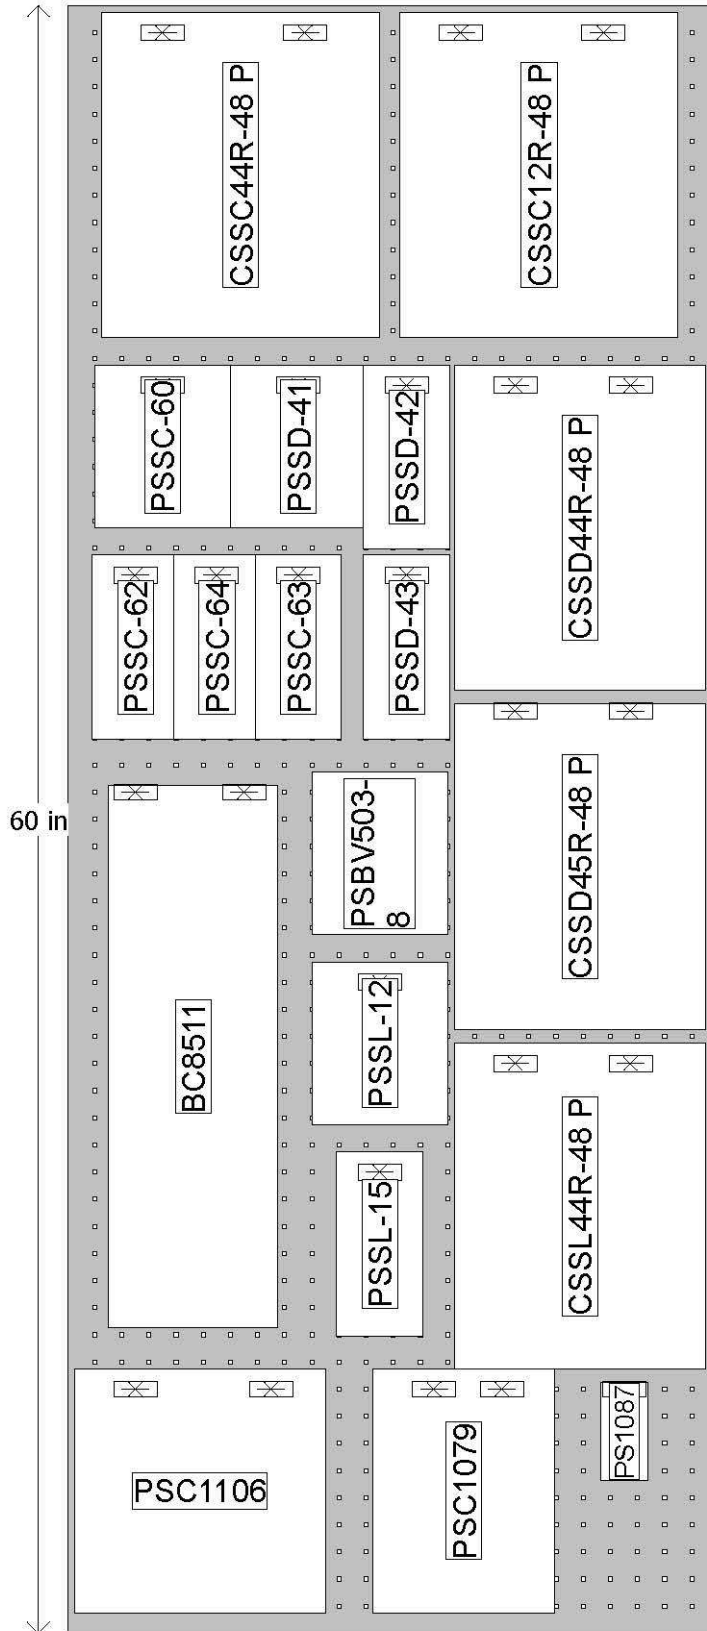

BCMA104

2' SAFETY+PLUS GAS CONNECTORS

2' WIDE X 5' HIGH

January 2023

BCMA104

2' SAFETY+PLUS GAS CONNECTORS

2' WIDE X 5' HIGH

January 2023

Products - by UPC, ID

	ID	UPC	Name	QTY
1	229427		BCMA104 PLANOGRAM PRINT	1
2	BC8471		SAFETY+PLUS TAKE-WITH BROCHURE	50
3	BC8472		GAS APPLIANCE BROCHURE	50
4	BC8482		SAFETY+PLUS AISLE DIVIDER	2
5	BC8511		GAS APPLIANCE SIZING GUIDE	1
6	CSSC12R-48 P	026613167138	CSS EFV GAS CONN 5/8 OD X 3/4 MIP X 3/4 FIP X 48"	2
7	CSSC44R-48 P	026613167275	CSS EFV GAS CONN 5/8 OD X 1/2 MIP X 1/2 MIP X 48"	2
8	CSSD44R-48 P	026613167633	CSS EFV GAS CONN 1/2 OD X 1/2 MIP X 1/2 MIP X 48"	2
9	CSSD45R-48 P	026613167701	CSS EFV GAS CONN 1/2 OD X 1/2 MIP X 1/2 FIP X 48"	2
10	CSSL44R-48 P	026613167831	CSS EFV GAS CONN 3/8 OD X 1/2 MIP X 1/2 MIP X 48"	2
11	DD6000		WIRE LITERATURE HOLDER	2
12	PS1087	039166094714	SEAL'N CHECK KIT	2
13	PS8024		VERTICAL DIVIDER HOLDER - METAL	1
14	PSBV503-8	039166081783	BRASS GAS BALL VALVE 1/2 FIP X 1/2 FIP	2
15	PSC1079	026613114439	GAS LOG INSTALLATION KIT	2
16	PSC1106	039166123889	SP+ RANGE/ DRYER GAS INSTLTN KIT	2
17	PSSC-64	039166081721	STEEL MALE UNION 5/8 OD X 3/4 MIP	2
18	PSSC-63	039166081714	STEEL MALE UNION 5/8 OD X 1/2 MIP	2
19	PSSC-62	039166081707	STEEL FEMALE UNION 5/8 OD X 1/2 FIP	2
20	PSSC-60	039166055272	GAS BALL VALVE 5/8 OD X 3/4 FIP	2
21	PSSD-43	039166081738	STEEL MALE UNION 1/2 OD X 1/2 MIP	2
22	PSSD-42	039166081745	STEEL FEMALE UNION 1/2 OD X 1/2 FIP	2
23	PSSD-41	039166055210	GAS VALVE 1/2 OD X 1/2 FIP	2
24	PSSL-15	039166081813	GAS BALL VALVE 3/8 OD X 1/2 FIP	2
25	PSSL-12	039166055203	GAS VALVE 3/8 OD X 1/2 FIP	2