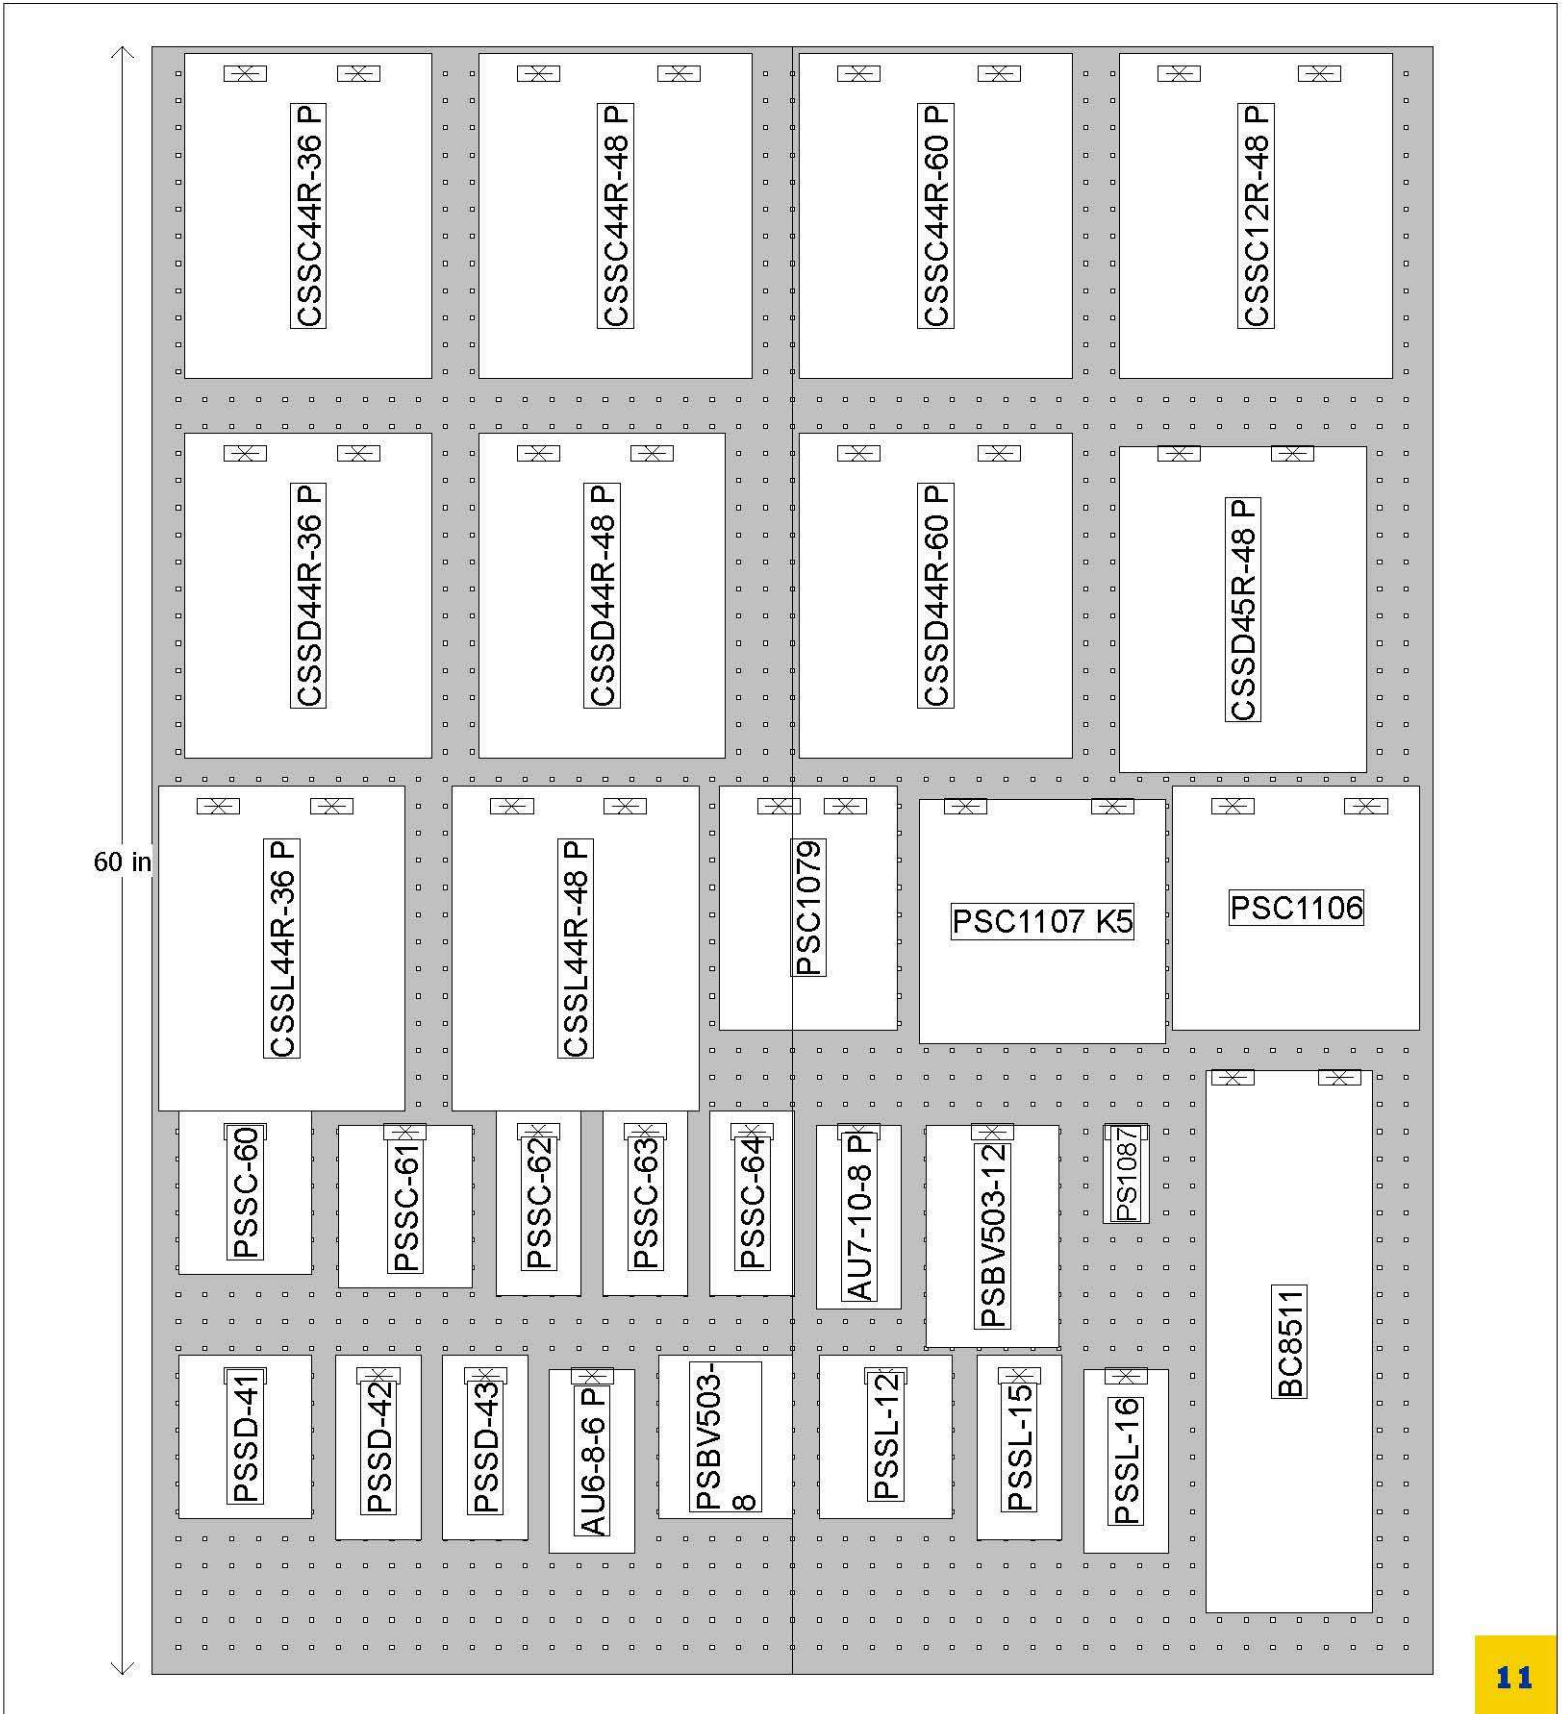

4' SAFETY+PLUS GAS CONNECTORS

4' WIDE X 5' HIGH

January 2023

60 in

# BCMA105

4' SAFETY+PLUS GAS CONNECTORS

4' WIDE X 5' HIGH

January 2023