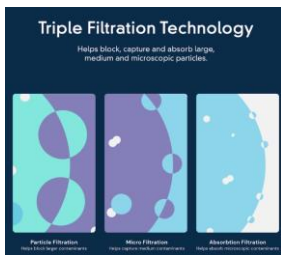

NEW ACE# 4025875 Filter A - Consumer Benefits

1