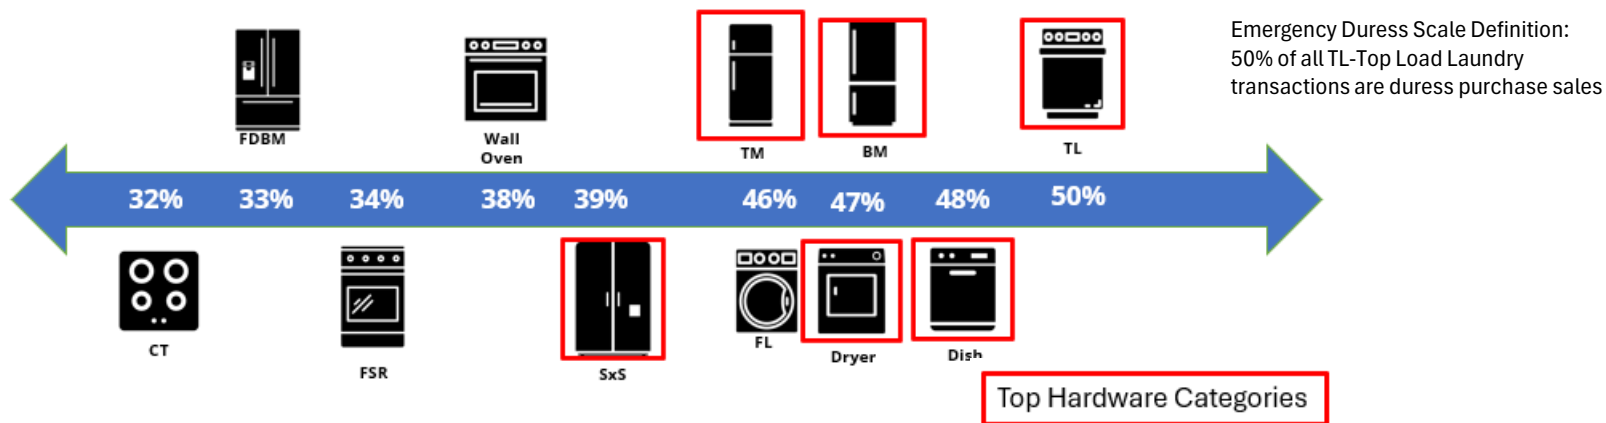

Core back stock inventory advantages

- Cater to duress purchase customers
- Helps compete with online special-order purchases
- Better margin opportunities with core hardware items which in most cases are duress items

Emergency Duress Scale

Opportunity to focus approach by platform & availability drives duress