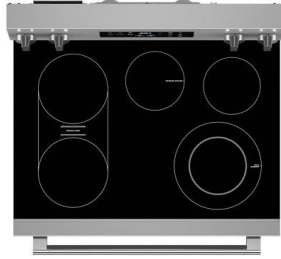

MFE8030RZ

Core Destination Models		Expanded Hardware Sell To models		
BRAND	MODEL	DESCRIPTION	Q4 MAP	Q4 HARDWARE PRICE
Maytag	MFE6030RW	5.3 CU FT ELEC, AIR FRY & AIR BAKE, HIGH TEMP SELF CELAN, CONVECTION, 9/16" DUAL ELEMENT, GRIDDEL ZONE, WARMONG CENTER, EDGE TO EDGE CERMANIC COOK TOP, HIODDEN BAKE ELEMENT, STORGAE DRAWER, WHITE	$1,099	$725
Maytag	MFE6030RB	5.3 CU FT ELEC, AIR FRY & AIR BAKE, HIGH TEMP SELF CELAN, CONVECTION, 9/16" DUAL ELEMENT, GRIDDEL ZONE, WARMONG CENTER, EDGE TO EDGE CERMANIC COOK TOP, HIODDEN BAKE ELEMENT, STORGAE DRAWER, BLACK	$1,099	$725
Maytag	MFE6030RZ	5.3 CU FT ELEC, AIR FRY & AIR BAKE, HIGH TEMP SELF CELAN, CONVECTION, 9/16" DUAL ELEMENT, GRIDDEL ZONE, WARMONG CENTER, EDGE TO EDGE CERMANIC COOK TOP, HIODDEN BAKE ELEMENT, STORGAE DRAWER, FINGER PRINT RESISTENT STAINLESS STEEEL,	$1,149	$700
Maytag	MFGS6030RW	5.3 CU FT GAS, AIR FRY & AIR BAKE, HIGH TEMP SELF CELAN, CONVECTION, POWER & SIMMER BURNERS, EDGE TO EDGE DISHWASHER SAFE CAST IRON GRATES, HIODDEN BAKE ELEMENT, STORGAE DRAWER, WHITE	$1,199	$730
Maytag	MFGS6030RB	5.3 CU FT GAS, AIR FRY & AIR BAKE, HIGH TEMP SELF CELAN, CONVECTION, POWER & SIMMER BURNERS, EDGE TO EDGE DISHWASHER SAFE CAST IRON GRATES, HIODDEN BAKE ELEMENT, STORGAE DRAWER, BLACK	$1,199	$730
Maytag	MFGS6030RZ	5.3 CU FT GAS, AIR FRY & AIR BAKE, HIGH TEMP SELF CELAN, CONVECTION, POWER & SIMMER BURNERS, EDGE TO EDGE DISHWASHER SAFE CAST IRON GRATES, HIODDEN BAKE ELEMENT, STORGAE DRAWER, FINGER PRINT RESISTANT STAINLESS	$1,249	$750
Maytag	MFE8030RZ	5.3 CU FT ELEC AIR POWERED CYCLES (AIR BAKE,AIR ROAST,AIR BROIL, AIR REHEAT) REVERSIBLECAST IRON GRILL/GRIDDLE FOR COOKTOOP AND OVEN, DUAL MAX ELEMENT, GRIDDLE ZONE,WARMIONG CENTER, EDGE TO EDGE CERAMIC GLASS COOKTOP SMART APPLIANCE, STEAM AND HIGH HEAT CLEAN,HIDDEN BAKE ELEMENT, FPR STAINLESS STEEL	$1,399	$800
Maytag	MFGS8030RZ	5.3 CU FTG AS AIR POWERED CYCLES (AIR BAKE,AIR ROAST,AIR BROIL, AIR REHEAT) REVERSIBLECAST IRON GRILL/GRIDDLE FOR COOKTOOP AND OVEN, POWER BURNER, OVAL BURNER, SIMMER BURNER, EDGE TO EDGE DISHWASHER SAFE CAST IRON GRATES, SMART APPLIANCE, STEAM AND HIGH HEAT CLEAN,HIDDEN BAKE ELEMENT, FPR STAINLESS STEEL	$1,499	$960