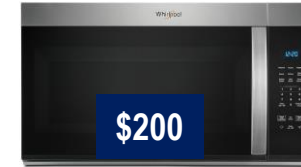

$200

WMMS3130RZ
1.7 cu.ft.
1000 Watts
2 Speed, 300 CFM

MAYTAG