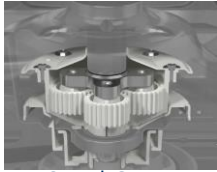

Quad Gear Transmission