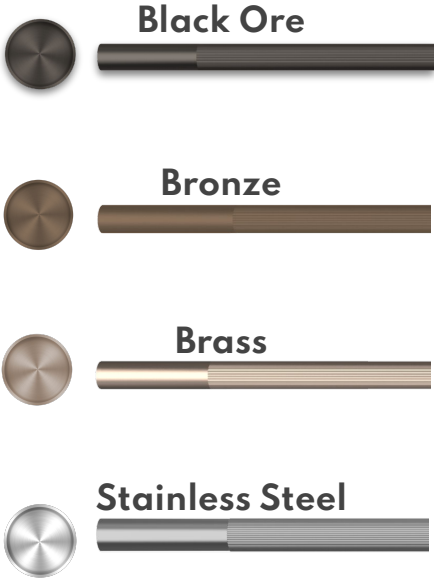

new design

5

KitchenAid® Personalization

curated touchpoints

Touchpoints align with noteworthy & emerging kitchen industry standards in faucets and cabinet pulls for endless possibilities.

Kohler | Brizo | Delta | Waterworks | Grahe | Signature Faucets | Gessi | Ritmonio

Black Ore

Bronze

Brass

Stainless Steel

KitchenAid Kits Personalization | Rules of the Road

=

If a SKU has all three colors, they are personalization compatible.
If a SKU is Stainless Steel ONLY, it will not have personalization compatibility.