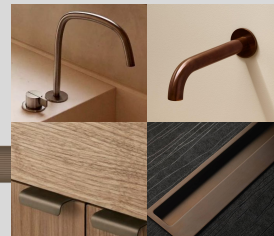

new design

5

KitchenAid® Personalization

curated touchpoints

Touchpoints align with noteworthy & emerging kitchen industry standards in faucets and cabinet pulls for endless possibilities.

Kohler | Brizo | Delta | Waterworks | Grahe | Signature Faucets | Gessi | Ritmonio

Black Ore

Bronze

Brass

Stainless Steel

KitchenAid Kits Personalization | Rules of the Road

=

If a SKU has all three colors, they are personalization compatible.
If a SKU is Stainless Steel ONLY, it will not have personalization compatibility.