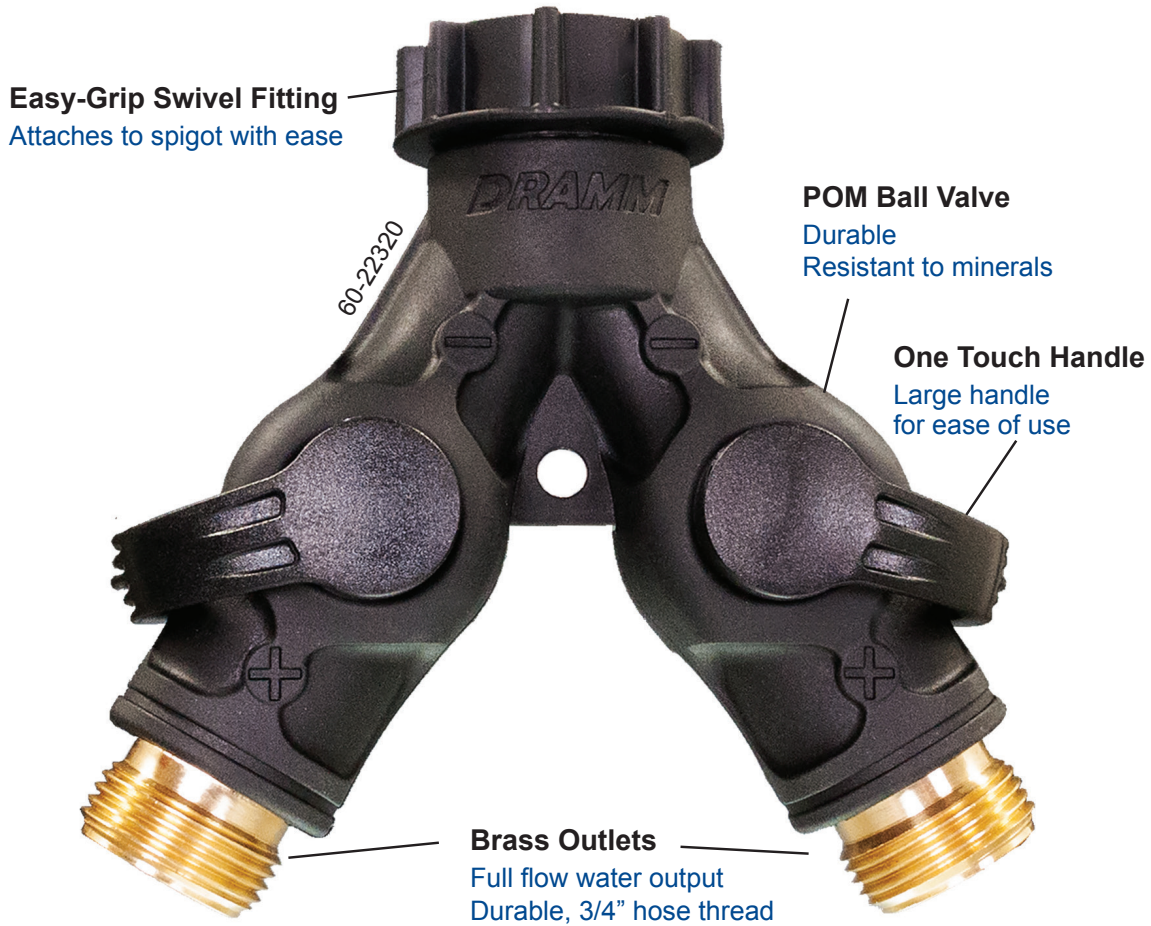

## DRAMM's Full Line of High Flow Shut-Offs

Unrestricted Flow in Single, Twin, or Quad Valve

60-22329  
High Flow Single

60-22320  
High Flow Twin

60-22331  
High Flow Quad