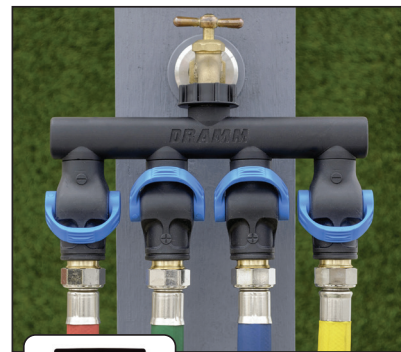

## DRAMM's Full Line of High Flow Shut-Offs

Unrestricted Flow in Single, Twin, or Quad Valve

60-22329  
High Flow Single

60-22320  
High Flow Twin

60-22331  
High Flow Quad