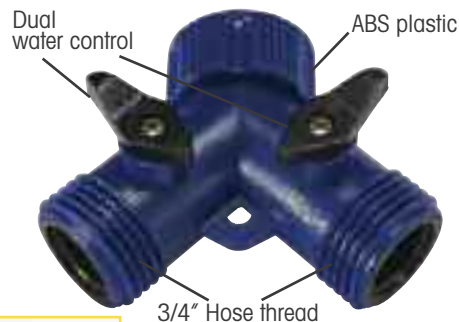

22318 PLASTIC SHUT-OFF

Lightweight valve made of durable ABS plastic for everyday use. Larger valve opening & higher flow than comparable valves.

22732 SHUT-OFF

Ultra heavy duty, lightweight valve with 5/8 inch ball opening for full water flow. Designed for all day use.

12351 TWIN SHUT-OFF

Water two places at one time. Durable, lightweight ABS body & handles with 3/4 inch male and female hose thread.

22729 BRASS QUICK DISCONNECT

Heavy duty brass quick disconnect. No more turning! Pull collar back to quickly connect or disconnect accessories