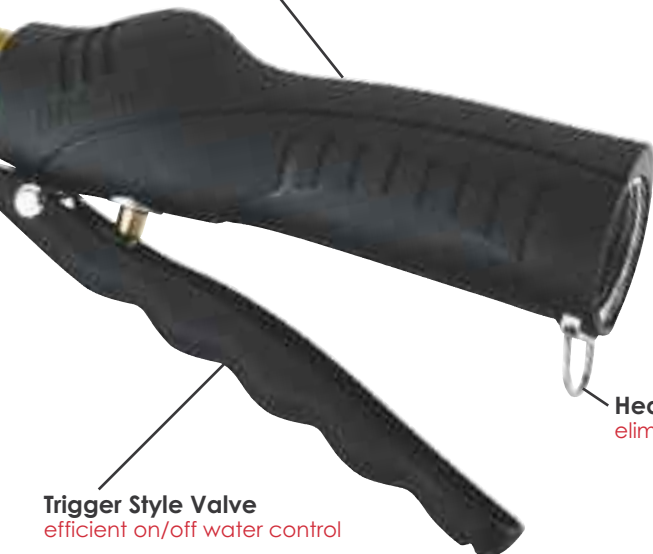

9 Spray Patterns
multiple watering functions

Thumb Controlled Shut-Off
delivers precise watering control

Original Dramm Rain Wands™

- Originally designed for Professional Greenhouse Growers
- Full water flow for quick, thorough watering
- Gentle shower won't damage plants or wash away soil
- Different styles and sizes to fit every application
- Lifetime Consumer guarantee from manufacturer's defects

RAIN WANDS™

9 Spray Patterns
multiple watering functions

Kaleidoscope™ Rain Wands™

- 9-Pattern Spray Head
- One Touch Lever Activated Valve
- 16" or 30" Lengths
- Carded, Uncarded, Displays

170PL Water Breaker® Nozzle
narrow pattern for container watering or low pressure

Touch 'N Flow™ Rain Wands™

- Lever Activated Valve
- 16", 30", or 36" Hanging Basket Wands
- Professional Grade Materials
- Carded, Uncarded, Displays *displays on pg. 37, 44, 47*

Rubber overmolded grip
durable & comfortable for all day use

Trigger Style Valve
efficient on/off water control

Heavy-gauge wire latch
eliminates hand fatigue

Sunrise™ Rain Wands™

- Gentle, Full Flow for Quick, Thorough Watering
- Comfortable Foam Rubber Grip
- 16" or 30" Lengths
- Carded, Uncarded, Displays *display on pg. 46*