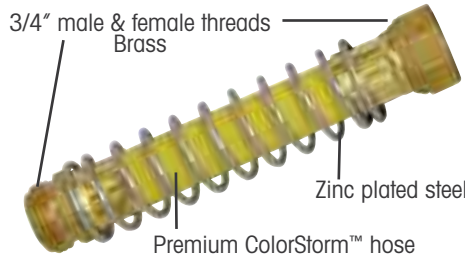

12351 TWIN SHUT-OFF

Water two places at one time. Durable, lightweight ABS body & handles with 3/4 inch male and female hose thread.

22729 BRASS QUICK DISCONNECT

Heavy duty brass quick disconnect. No more turning! Pull collar back to quickly connect or disconnect accessories

22728 QUICK CHANGE SYSTEM

Eliminates the hassle of connecting disconnecting hose-end accessories. Set of 4; 1 hose, 3 tool adaptors stay in accessories for quick connections.

HOSE END MENDER SETS

Nickel plated brass w/metal clamps for 5/8" ColorStorm™ hose. Available as Male, Female, or #22312 Male/Female combo set.

22314 HOSE SPLICE SET

Nickel plated brass w/metal clamps for 5/8" ColorStorm™ hose. Leakproof & re-useable.

12625 HOSE PROTECTOR

Quickly connects between faucet and hose to save hose ends from stress & strain. Prevents hose-end kinking & damage to couplings.