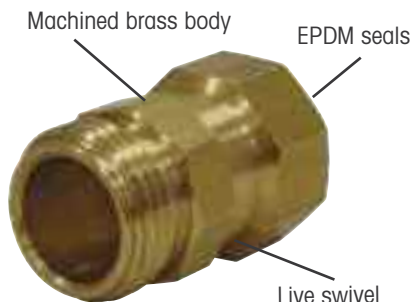

13200 RAINSELECT™ NOZZLE

9-Pattern spray head for multiple watering functions. For use on any extension handle.

HOSE END ACCESSORIES

* water output measured at 40psi

12380 ADJUSTABLE NOZZLE

Solid brass adjustable nozzle. Traditional styling with twist barrel to adjust water from fan to cone to powerful stream. Great cleanup nozzle.

22310 JET WASH NOZZLE

Solid brass nozzle creates powerful stream. Great cleanup nozzle.

22311 SWEEPER NOZZLE

Solid brass nozzle creates powerful, broom-like pattern. Great cleanup nozzle.

13825 BRASS HOSE SWIVEL

Brass swivel works under pressure & allows hose-end accessories to turn independently of hose. Commercial duty for every watering need.

12353 BRASS SHUT-OFF

The Brass shut-off offers unmatched durability & full flow. Designed with replaceable internal components and a 1/2 inch ball opening. assembled in USA of U.S. & foreign components