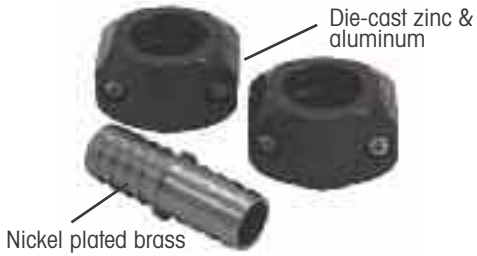

12351 TWIN SHUT-OFF

Water two places at one time. Durable, lightweight ABS body & handles with 3/4 inch male and female hose thread.

22729 BRASS QUICK DISCONNECT

Heavy duty brass quick disconnect. No more turning! Pull collar back to quickly connect or disconnect accessories

22728 QUICK CHANGE SYSTEM

Eliminates the hassle of connecting disconnecting hose-end accessories. Set of 4; 1 hose, 3 tool adaptors stay in accessories for quick connections.

HOSE END MENDER SETS

Nickel plated brass w/metal clamps for 5/8" ColorStorm™ hose. Available as Male, Female, or #22312 Male/Female combo set.

22314 HOSE SPLICE SET

Nickel plated brass w/metal clamps for 5/8" ColorStorm™ hose. Leakproof & re-useable.

12625 HOSE PROTECTOR

Quickly connects between faucet and hose to save hose ends from stress & strain. Prevents hose-end kinking & damage to couplings.