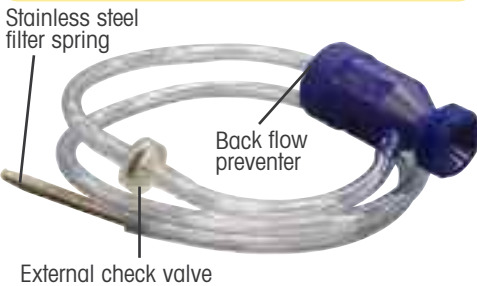

22626 SYPHONJECT™ SIPHON MIXER

Siphon dilutes mixtures at approx. ratio of 20 parts water: 1 part concentrated solution. Filled polypropylene body for lightweight durability. **170PL Nozzle included.**