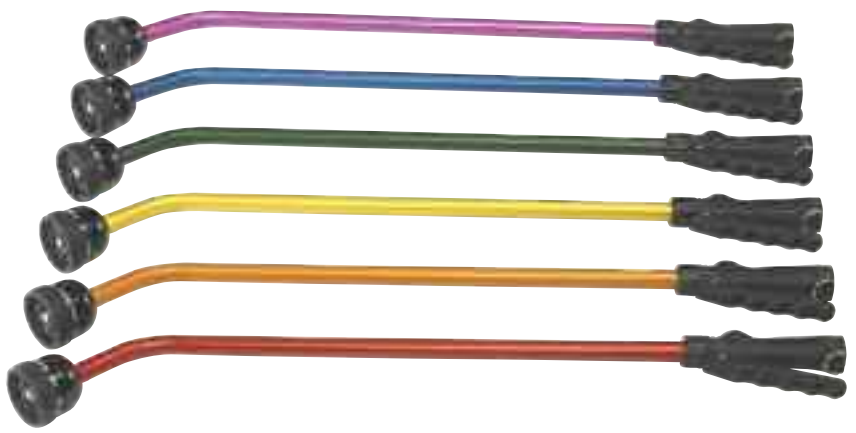

Original 400PL Water Breaker® Nozzle
waters quickly, thoroughly & gently

Telescoping RainSelect™ Rain Wands™

- Adjustable Length Extends from 34" to 55"
- One Touch Thumb Controlled Valve
- 9-Pattern Adjustable Spray Head
- Professional Grade Materials
- Carded

9 Spray Patterns
multiple watering functions

Thumb Controlled Shut-Off
delivers precise watering control

Original Dramm Rain Wands™

- Originally designed for Professional Greenhouse Growers
- Full water flow for quick, thorough watering
- Gentle shower won't damage plants or wash away soil
- Different styles and sizes to fit every application
- Lifetime Consumer guarantee from manufacturer's defects

RAIN WANDS™

9 Spray Patterns
multiple watering functions

Kaleidoscope™ Rain Wands™

- 9-Pattern Spray Head
- One Touch Lever Activated Valve
- 16" or 30" Lengths
- Carded, Uncarded, Displays

170PL Water Breaker® Nozzle
narrow pattern for container watering or low pressure

Trigger Style Valve
efficient on/off water control

Heavy-gauge wire latch
eliminates hand fatigue

Sunrise™ Rain Wands™

- Gentle, Full Flow for Quick, Thorough Watering
- Comfortable Foam Rubber Grip
- 16" or 30" Lengths
- Carded, Uncarded, Displays *display on pg. 46*