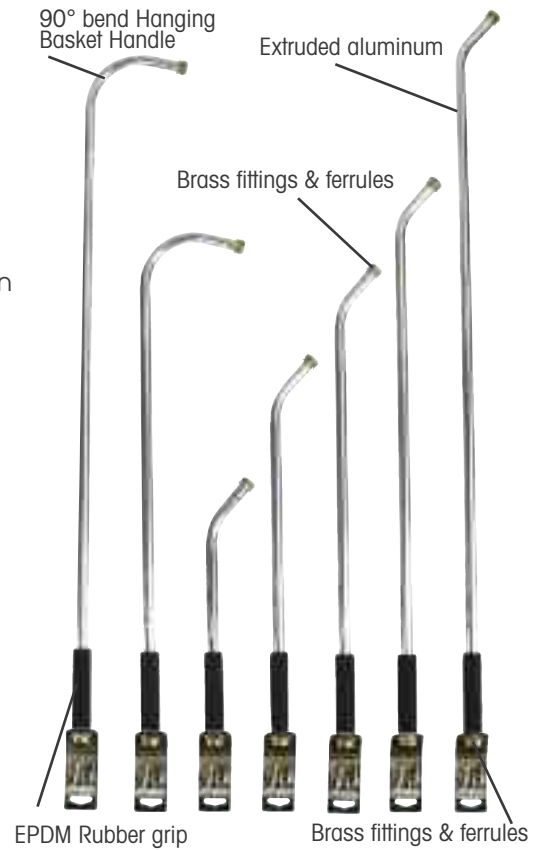

22728 QUICK CHANGE SYSTEM

Eliminates the hassle of connecting disconnecting hose-end accessories. Set of 4; 1 hose, 3 tool adaptors stay in accessories for quick connections.

HOSE END MENDER SETS

Nickel plated brass w/metal clamps for 5/8" ColorStorm™ hose. Available as Male, Female, or #22312 Male/Female combo set.

22314 HOSE SPLICE SET

Nickel plated brass w/metal clamps for 5/8" ColorStorm™ hose. Leakproof & re-useable.

12625 HOSE PROTECTOR

Quickly connects between faucet and hose to save hose ends from stress & strain. Prevents hose-end kinking & damage to couplings.

HANDI-REACH™ or HANGING BASKET HANDLE

Eliminate stretching & stooping associated with hand watering. Compatible with any Dramm nozzle. Multiple lengths available.

- 90° Bend Waters Hard-To-Reach Hanging Baskets Easily
- Compatible with 170 Water Breakers for Basket Watering