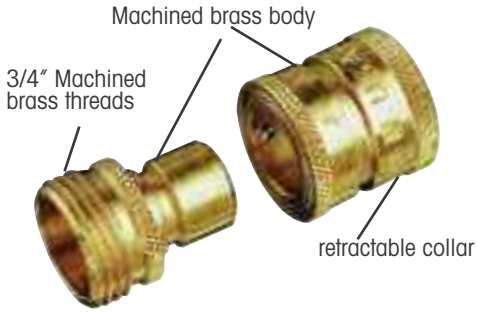

Brass swivel works under pressure & allows hose-end accessories to turn independently of hose. Commercial duty for every watering need.

12353 BRASS SHUT-OFF

The Brass shut-off offers unmatched durability & full flow. Designed with replaceable internal components and a 1/2 inch ball opening. assembled in USA of U.S. & foreign components

22318 PLASTIC SHUT-OFF

Lightweight valve made of durable ABS plastic for everyday use. Larger valve opening & higher flow than comparable valves.

22732 SHUT-OFF

Ultra heavy duty, lightweight valve with 5/8 inch ball opening for full water flow. Designed for all day use.

12351 TWIN SHUT-OFF

Water two places at one time. Durable, lightweight ABS body & handles with 3/4 inch male and female hose thread.

22729 BRASS QUICK DISCONNECT

Heavy duty brass quick disconnect. No more turning! Pull collar back to quickly connect or disconnect accessories