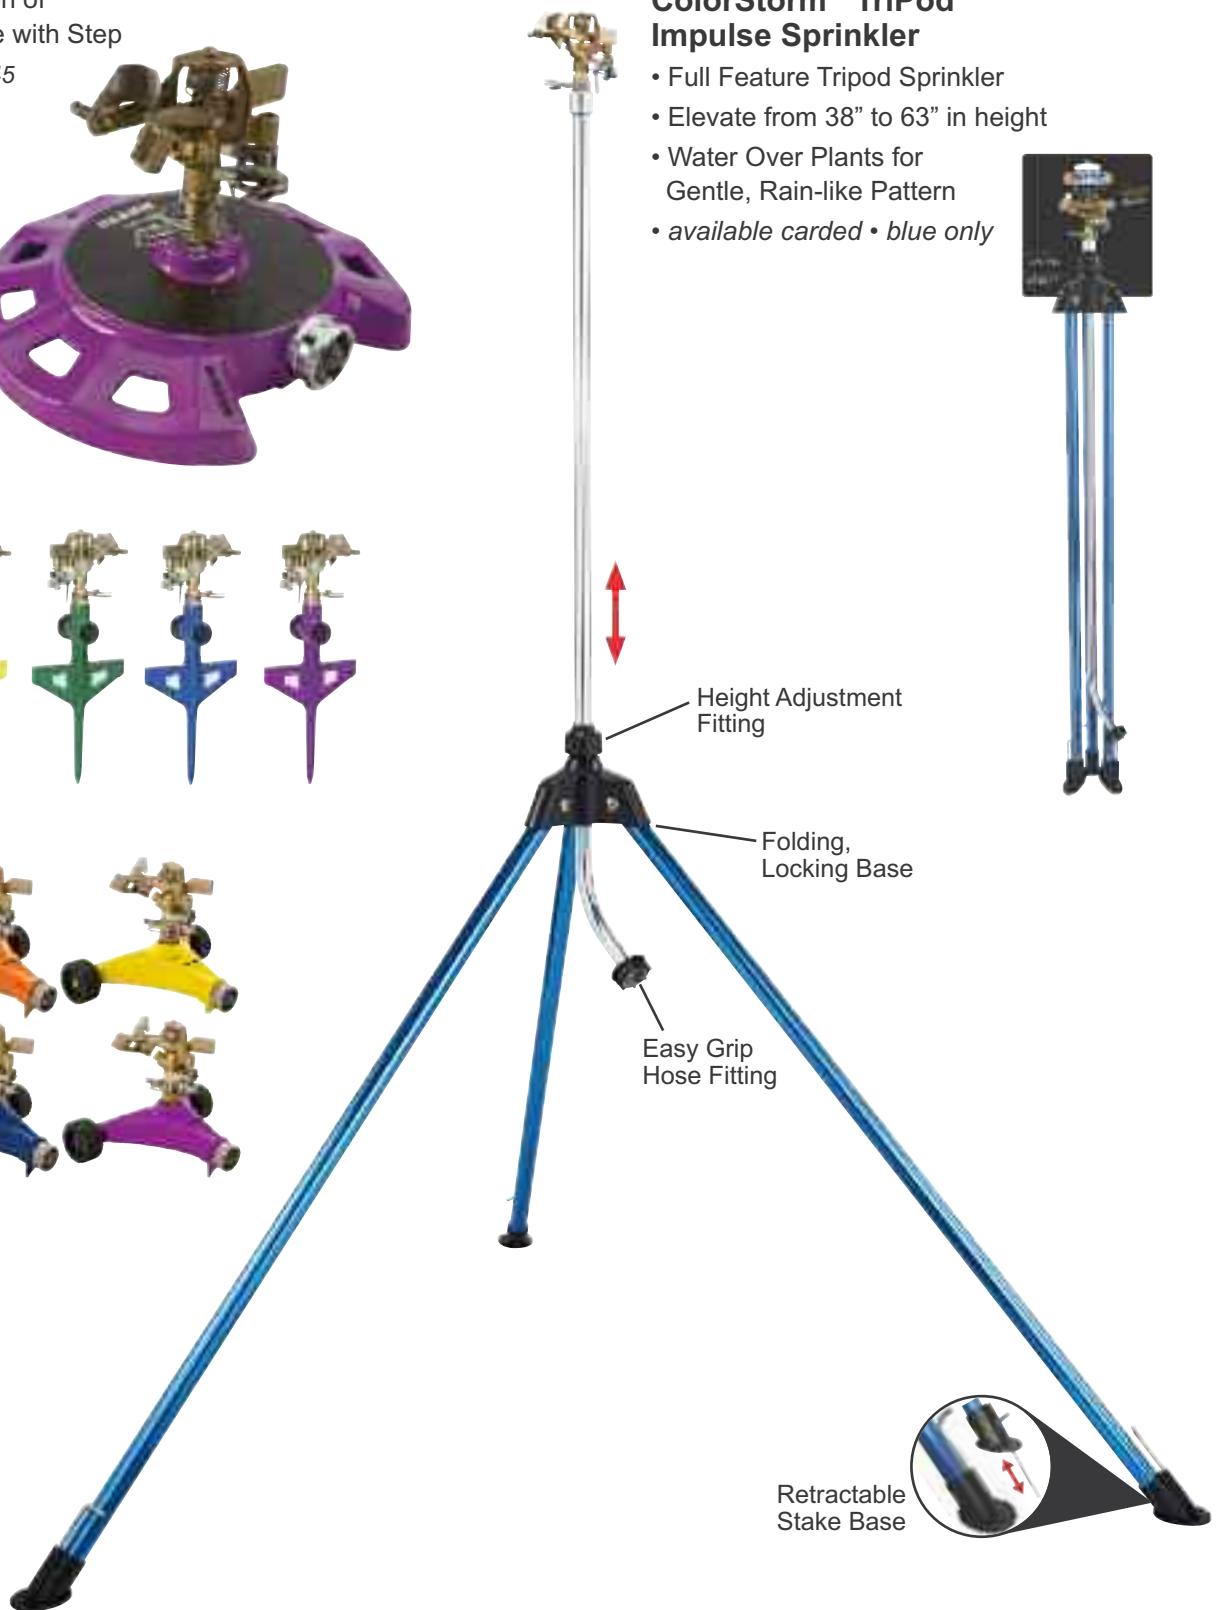

ColorStorm™ Spinning Sprinkler

- Durable Metal Base & Spinner Head
- Beautiful Spray Pattern
- Covers up to 38' Diameter
- Compatible with Low Water Pressure
- Cases and Displays- *pg. 45*

ColorStorm™ 4-Pattern Gear Drive Sprinkler

- Four Patterns; Flat, Fan, Mini, & Large
- Adjustable circle of coverage up to 360 degree
- Durable Metal Base
- Cases and Displays- *pg. 45*

ColorStorm™ Whirling Sprinkler

- Heavy Duty Metal Base
- 3 Arm Sprinkler on 6" wheeled Base
- Cases and Displays- *pg. 45*

ColorStorm™ Impulse Sprinkler

- Durable Metal
- All Brass Sprinkler Head
- Variable Settings- up to 82' diameter
- Cases and Displays
- Circular Metal Base, option of Wheeled Base or 6" Stake with Step
- Cases and Displays- pg. 45

ColorStorm™ TriPod Impulse Sprinkler

- Full Feature Tripod Sprinkler
- Elevate from 38" to 63" in height
- Water Over Plants for Gentle, Rain-like Pattern
- available carded • blue only

ColorStorm™ Premium Rubber Hose