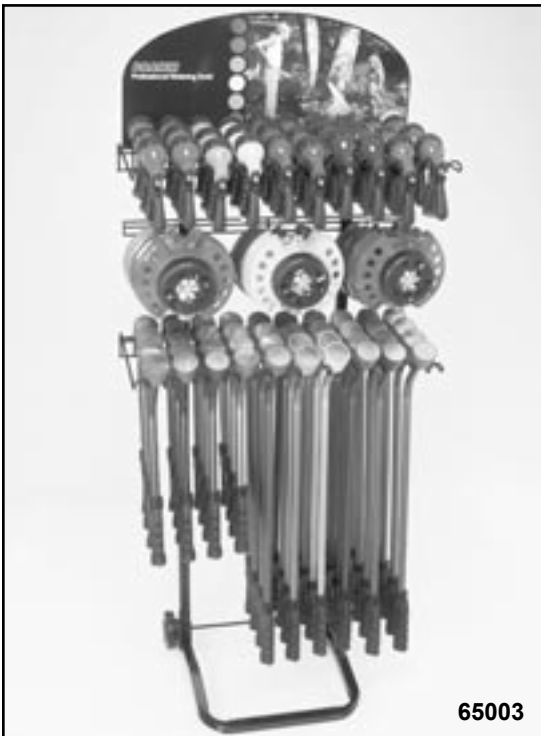

One display covers your basic watering needs for garden, lawn, and home. **Rack and POP materials supplied for merchandising Dramm products.**

DRAMM COLORSTORM™ SPRINKLERS

65095 Colorstorm™ Sprinkler Display • 0-00-36434-65095-5

ITEM DESCRIPTION	PACK	LIST	DEALER
Circular Base Impulse Sprinkler	6	$236.22	$159.42
Durable Metal Impulse Sprinkler		$39.37	$26.57
On Stationary Base, Waters Up to 70' in Diameter			
1 Red, 1 Orange, 1 Yellow, 1 Green, 1 Blue, 1 Berry			
Oscillating Sprinkler	12	$765.12	$516.48
Durable Metal w/Variable Settings		$63.76	$43.04
Covers up to 3,036 Sq ft. (66ft X 46ft)			
2 Red, 2 Orange, 2 Yellow, 2 Green, 2 Blue, 2 Berry			
Turret Sprinkler	12	$371.76	$250.92
9-Pattern Sprinkler,		$30.98	$20.91
Durable Metal Base			
2 Red, 2 Orange, 2 Yellow, 2 Green, 2 Blue, 2 Berry			
Spinning Sprinkler	6	$157.80	$106.50
Durable Metal Spinning Sprinkler		$26.30	$17.75
On Circular Base - Waters Up to 38' in Diameter			
1 Red, 1 Orange, 1 Yellow, 1 Green, 1 Blue, 1 Berry			
Water Timer	6	$113.76	$76.80
Mechanical Water Timer		$18.96	$12.80
Up to 120 Minute Duration			
1 Red, 1 Orange, 1 Yellow, 1 Green, 1 Blue, 1 Berry			
Whirling Sprinkler	6	$180.12	$121.56
Durable Metal 3 Arm Sprinkler		$30.02	$20.26
On 6" Wheeled Base, Waters up to 38' Diameter			
1 Red, 1 Orange, 1 Yellow, 1 Green, 1 Blue, 1 Berry			
Stake Base Impulse Sprinkler	6	$171.60	$115.86
Durable Metal Impulse Sprinkler		$28.60	$19.31
On 6" Stake with step - Waters up to 82' Diameter			
1 Red, 1 Orange, 1 Yellow, 1 Green, 1 Blue, 1 Berry			
4 Pattern Gear Sprinkler	6	$228.24	$154.08
Sled Base, up to 40' in Diameter		$38.04	$25.68
6 Assorted Colors			
1 Red, 1 Orange, 1 Yellow, 1 Green, 1 Blue, 1 Berry			

TOTAL

$2,224.62 $1,501.62

Weight: 120 lbs.

10.3 Cubic Ft

85095 DISPLAY REFILL PACK- NO RACK; Product Only 0-00-36434-85095-9

DRAMM SPRINKLER & HAND WATERING DISPLAY

65003 TURRET w/REVOLVER™ AND T'nF PRO MIX • 0-00-36434-65003-0

16" Touch 'N Flow Pro™	24	$592.08	$361.20
400PL, 16" Handle, & Shut-Off		$24.67	$15.05
6 Red, 6 Green, 6 Blue, 6 Berry			
30" Touch 'N Flow Pro™	24	$732.00	$446.64
400PL, 30" Handle, & Shut-Off		$30.50	$18.61
4 Red, 2 Orange, 2 Yellow, 6 Green, 4 Blue, 6 Berry			
Revolver™	36	$564.84	$344.52
9-Pattern Spray Gun		$15.69	$9.57
6 Red, 6 Orange, 6 Yellow, 6 Green, 6 Blue, 6 Berry			
Turret Sprinkler	12	$371.76	$250.92
9-Pattern Sprinkler - Durable Metal		$30.98	$20.91
2 Red, 2 Orange, 2 Yellow, 2 Green, 2 Blue, 2 Berry			

TOTAL

$2,260.68 $1,403.28

Weight: 108 lbs.

10.3 Cubic Ft