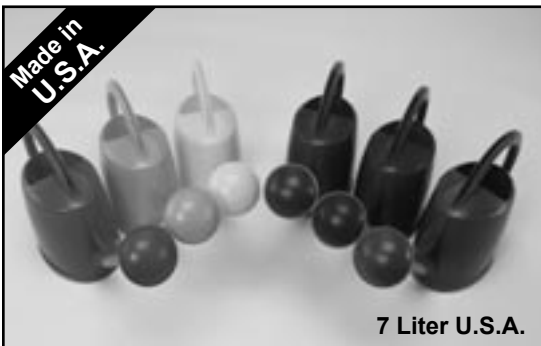

ITEM	DESCRIPTION	PACK	LIST	DEALER

U.S.A. 7 LITER WATERING CANS

60-12430	7 Liter Watering Can Injection Molded in the U.S.A.	6	$224.28 $37.38	$134.58 $22.43
1 Red, 1 Orange, 1 Yellow, 1 Green, 1 Blue, 1 Berry UPC (RD) 0-36434-12431-9 • UPC (OR) 0-36434-12432-6 UPC (YL) 0-36434-12433-3 • UPC (GN) 0-36434-12434-0 UPC (BL) 0-36434-12435-7 • UPC (BY) 0-36434-12436-4 SCS Code: 6-00-36434-12430-4				
Weight: 25 lbs.		8.5 Cubic Ft. OS Ctn