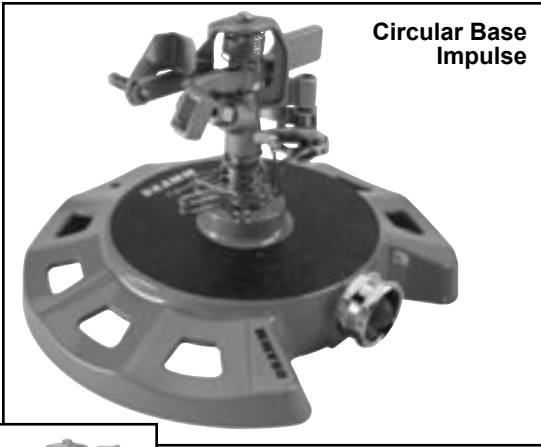

**Available in Blue Only**  
 UPC (BL) 0-36434-15105-6

**Weight: 2 lbs.**

**.52 Cubic Ft.**

**Carded**

Brass impulse sprinkler with adjustable height Tripod Base. Overhead watering simulates natural rain, quickly and evenly distributing a gentle, soaking shower over your garden. Easy-Grip Hose fitting and Retractable Stake Base make this tripod a joy to use & an essential addition to your home garden.