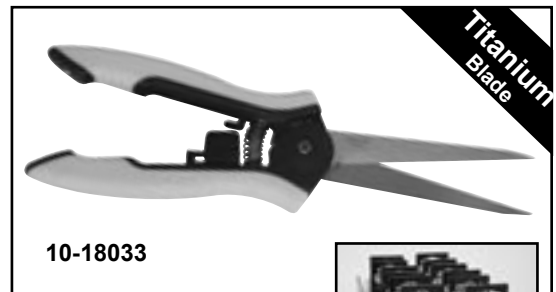

10-28090

10-18033