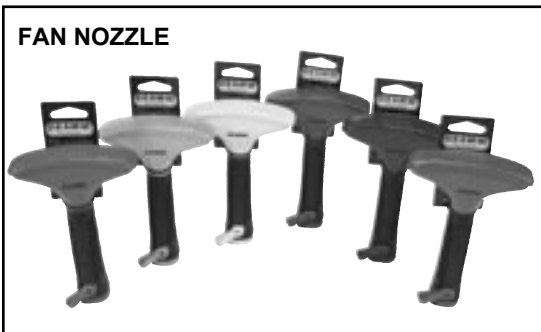

Durable metal with molded rubber comfort grip and quarter turn valve. Available in Dramm's enticing color palette.

DRAMM FAN NOZZLE

ITEM	DESCRIPTION	PACK	LIST	DEALER
CARDED FAN NOZZLE				

10-12710	Fan Nozzle	12	$170.40	$102.24
	Metal Fan Nozzle		$14.20	$8.52
	with 1/4 Turn Valve			
	Carded			

2 Red, 2 Orange, 2 Yellow, 2 Green, 2 Blue, 2 Berry
UPC (RD) 0-36434-12711-2 • UPC (OR) 0-36434-12712-9
UPC (YL) 0-36434-12713-6 • UPC (GN) 0-36434-12714-3
UPC (BL) 0-36434-12715-0 • UPC (BY) 0-36434-12716-7
SCS Code: 1-00-36434-12710-2

*Single Color Cases Also Available

Weight: 7 lbs.

.45 Cubic Ft