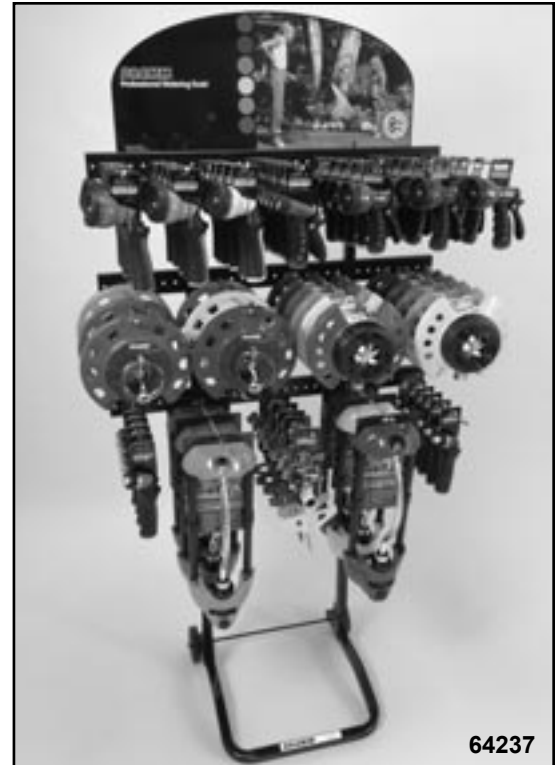

DRAMM COLORSTORM™ SPRINKLERS

64237 Hand Watering and Sprinkler Display • 0-00-36434-64237-0

ITEM	DESCRIPTION	PACK	LIST	DEALER
	Revolution™ 9-Pattern Spray Gun 3 Red, 3 Orange, 3 Yellow, 3 Green, 3 Blue, 3 Berry	18	$330.30 $18.35	$201.42 $11.19
	Pistol™ Variable Spray Pistol™ 2 Red, 2 Orange, 2 Yellow, 2 Green, 2 Blue, 2 Berry	12	$159.36 $13.28	$97.20 $8.10
	Revolver™ 9-Pattern Spray Gun- carded 3 Red, 3 Orange, 3 Yellow, 3 Green, 3 Blue, 3 Berry	18	$282.42 $15.69	$172.26 $9.57
	Spinning Sprinkler Durable Metal, Up to 38' Diameter 1 Red, 1 Orange, 1 Yellow, 1 Green, 1 Blue, 1 Berry	6	$157.80 $26.30	$106.50 $17.75
	Turret Sprinkler 9-Pattern Sprinkler - Durable Metal 2 Red, 2 Orange, 2 Yellow, 2 Green, 2 Blue, 2 Berry	12	$371.76 $30.98	$250.92 $20.91
	Twist™ Thumb Control One Touch for Variable Pattern 2 Red, 2 Orange, 2 Yellow, 2 Green, 2 Blue, 2 Berry	12	$221.52 $18.46	$135.12 $11.26
	Oscillating Sprinkler Durable Metal with Variable Settings Waters up to 3,036 Sq ft. (66ft X 46ft) 1 Red, 1 Orange, 1 Yellow, 1 Green, 1 Blue, 1 Berry	6	$382.56 $63.76	$258.24 $43.04
	Stake Base Impulse Sprinkler Durable Metal Impulse Sprinkler On 6" Stake with Step - Waters up to 82' diameter 1 Red, 1 Orange, 1 Yellow, 1 Green, 1 Blue, 1 Berry	6	$171.60 $28.60	$115.86 $19.31
TOTAL			$2,077.32	$1,337.52

64237

Variety of Top Quality sprinklers and hand watering tools. Designed especially as an outdoor display for greenhouses and garden centers. **Rack and POP materials supplied for merchandising Dramm products.**

65001 Sprinkler Mix w/Revolver™ • 0-00-36434-65001-6

ITEM	DESCRIPTION	PACK	LIST	DEALER
	Revolver™ 9-Pattern Spray Gun 6 Red, 6 Orange, 6 Yellow, 6 Green, 6 Blue, 6 Berry	36	$564.84 $15.69	$344.52 $9.57
	Turret Sprinkler 9-Pattern Sprinkler - Durable Metal 2 Red, 2 Orange, 2 Yellow, 2 Green, 2 Blue, 2 Berry	12	$371.76 $30.98	$254.64 $21.22
	Oscillating Sprinkler Durable Metal with Variable Settings- Waters up to 3,036Sq ft. (66ft X 46ft) 2 Red, 2 Orange, 2 Yellow, 2 Green, 2 Blue, 2 Berry	12	$765.12 $63.76	$524.16 $43.68
TOTAL			$1,701.72	$1,123.32
Weight: 102 lbs.			10.3 Cubic Ft