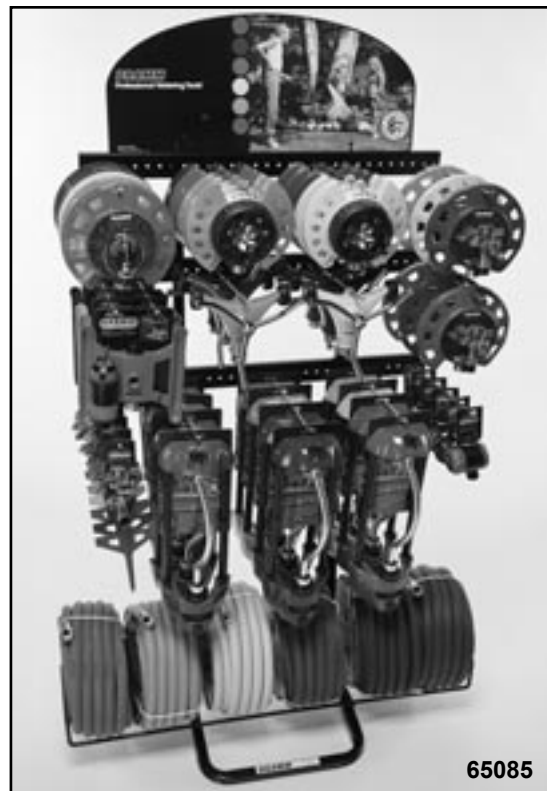

Oscillating Sprinkler 12 $765.12 $516.48
Durable Metal with Variable $63.76 $43.04
Settings Waters up to 3,036 sq ft. (66ft X 46ft)
2 Red, 2 Orange, 2 Yellow, 2 Green, 2 Blue, 2 Berry

Turret Sprinkler 12 $371.76 $250.92
9-Pattern, Durable Metal Base $30.98 $20.91
2 Red, 2 Orange, 2 Yellow, 2 Green, 2 Blue, 2 Berry

Premium Rubber Hose 12 $1,235.28 $833.76
Crush Proof Fittings, 5/8" X 50' $102.94 $69.48
2 Red, 2 Orange, 2 Yellow, 2 Green, 2 Blue, 2 Berry

Spinning Sprinkler 6 $157.80 $106.50
Durable Metal on Circular Base $26.30 $17.75
Waters up to 38' Diameter
1 Red, 1 Orange, 1 Yellow, 1 Green, 1 Blue, 1 Berry

Water Timer 6 $113.76 $76.80
Mechanical Water Timer $18.96 $12.80
Up to 120 Minute Duration
1 Red, 1 Orange, 1 Yellow, 1 Green, 1 Blue, 1 Berry

Whirling Sprinkler 6 $180.12 $121.56
Durable Metal 3 Arm Sprinkler $30.02 $20.26
On 6" Wheeled Base, Waters up to 38' Diameter
1 Red, 1 Orange, 1 Yellow, 1 Green, 1 Blue, 1 Berry

Stake Base Impulse Sprinkler 6 $171.60 $115.86
Durable Metal Impulse Sprinkler $28.60 $19.31
On 6" Stake with Step - Waters up to 82' diameter
1 Red, 1 Orange, 1 Yellow, 1 Green, 1 Blue, 1 Berry

4 Pattern Gear Sprinkler 6 $228.24 $154.08
On Sled Base, up to 40' in Diameter $38.04 $25.68
1 Red, 1 Orange, 1 Yellow, 1 Green, 1 Blue, 1 Berry

TOTAL $3,459.90 $2,335.38

Weight: 3 Cartons 120 lbs. & 2 60 lbs. 10.3 & 2- 3.7 Cubic Ft

A Display designed for the "Yard" enthusiast. Dramm's full line of sprinklers and professional hose on one mobile display. The color and quality of these items will grab attention in your store or out of doors.

DRAMM COLORSTORM™ IMPULSE SPRINKLERS

ColorStorm™ TRIPOD IMPULSE SPRINKLER

15105 Tripod Impulse Sprinkler 1 $64.31 $43.41
Adjustable Height from 38" to 63"
Retractable Stake Base Anchors for Stability
Waters Up to 70' in diameter
Carded

Available in Blue Only
UPC (BL) 0-36434-15105-6

Weight: 2 lbs.

.52 Cubic Ft.

Carded