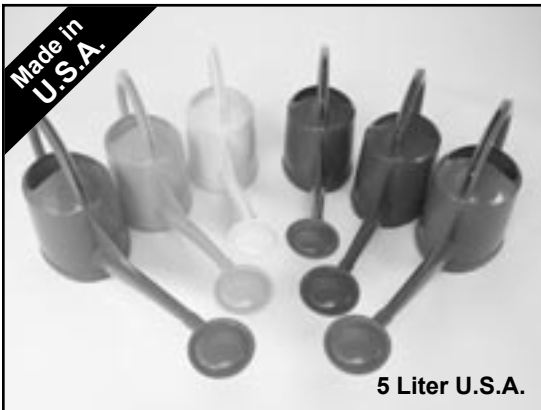

ITEM	DESCRIPTION	PACK	LIST	DEALER

U.S.A. 5 LITER WATERING CANS

60-12450	5 Liter Watering Can Injection Molded in the U.S.A.	6	$206.40 $34.40	$123.84 $20.64
1 Red, 1 Orange, 1 Yellow, 1 Green, 1 Blue, 1 Berry UPC (RD) 0-36434-12451-7 • UPC (OR) 0-36434-12452-4 UPC (YL) 0-36434-12453-1 • UPC (GN) 0-36434-12454-8 UPC (BL) 0-36434-12455-5 • UPC (BY) 0-36434-12456-2 SCS Code: 6-00-36434-12450-2				
Weight: 25 lbs.		10.3 Cubic Ft. OS Ctn