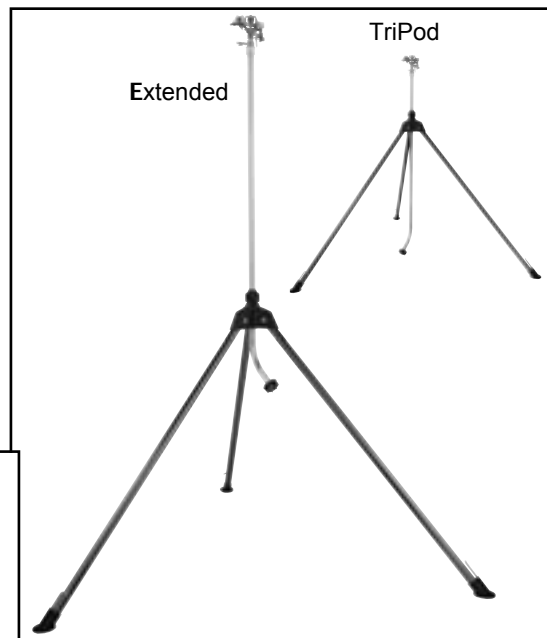

Brass impulse sprinkler with adjustable height Tripod Base. Overhead watering simulates natural rain, quickly and evenly distributing a gentle, soaking shower over your garden. Easy-Grip Hose fitting and Retractable Stake Base make this tripod a joy to use & an essential addition to your home garden.