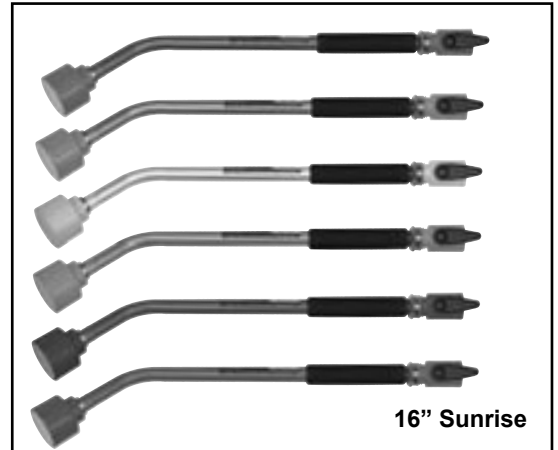

Dramm offers our complete line of wands carded, for in-store pegboard display. Custom Plan-o-grams available.