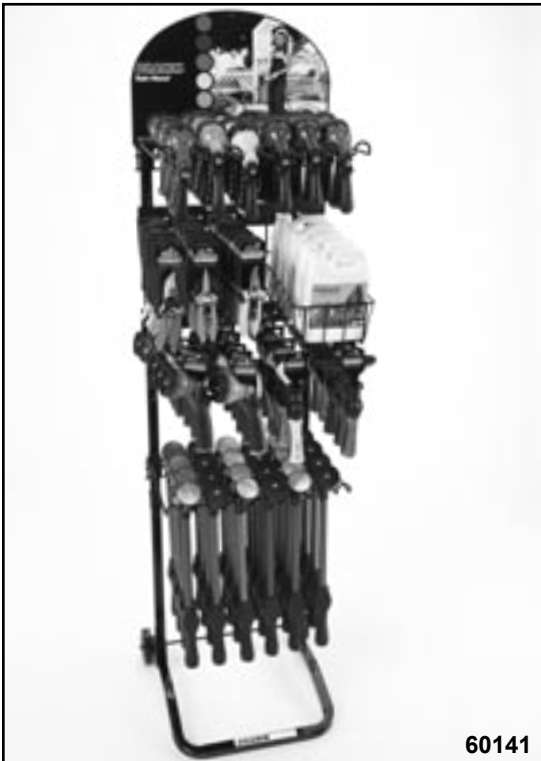

60141

The Complete assortment of all your Gardening Essentials. Carefully selected to fill the needs of small space gardeners- Water, trim, fertilize, and clean-up options included! **Rack and POP materials supplied for merchandising Dramm products.**

DRAMMATIC® ORGANIC™ SMALL SPACES

60141 Small Space Products w/Drammatic Organic • 0-00-36434-60141-4

ITEM	DESCRIPTION	PACK	LIST	DEALER
	16" One Touch™ Wand 3 Red, 3 Green, 3 Blue, 3 Berry	12	$317.04 $26.42	$193.44 $16.12
	16" RainSelect™ Wand 3 Red, 3 Green, 3 Blue, 3 Berry	12	$364.56 $30.38	$222.36 $18.53
	Revolver™ 9-Pattern Spray Gun 4 Red, 4 Orange, 4 Yellow, 4 Green, 4 Blue, 4 Berry	24	$376.56 $15.69	$229.68 $9.57
	Revolution™ Thumb Control 9-Pattern Spray Gun 2 Red, 2 Orange, 2 Yellow, 2 Green, 2 Blue, 2 Berry	12	$220.20 $18.35	$134.28 $11.19
	Shower & Stream™ 2-Pattern Spray Wand 1 Red, 1 Orange, 1 Yellow, 1 Green, 1 Blue, 1 Berry	6	$119.28 $19.88	$72.78 $12.13
	One Touch™ Fan Nozzle Thumb Control Valve 1 Red, 1 Orange, 1 Yellow, 1 Green, 1 Blue, 1 Berry	6	$121.50 $20.25	$74.10 $12.35
	Compact Pruner Stainless Steel Blade 2 Red, 2 Orange, 2 Yellow, 2 Green, 2 Blue, 2 Berry	12	$210.72 $17.56	$128.52 $10.71
	Compact Shear Stainless Steel Blade 2 Red, 2 Orange, 2 Yellow, 2 Green, 2 Blue, 2 Berry	12	$210.72 $17.56	$128.52 $10.71
	Bypass Pro Pruner Stainless Steel Cuts 1/2" diameter 2 Red, 2 Orange, 2 Yellow, 2 Green, 2 Blue, 2 Berry	12	$373.80 $31.15	$224.28 $18.69
	Drammatic® Organic 32 oz Fish Fertilizer w/Kelp	5	$92.20 $18.44	$56.25 $11.25
TOTAL			$2,406.58	$1,464.21