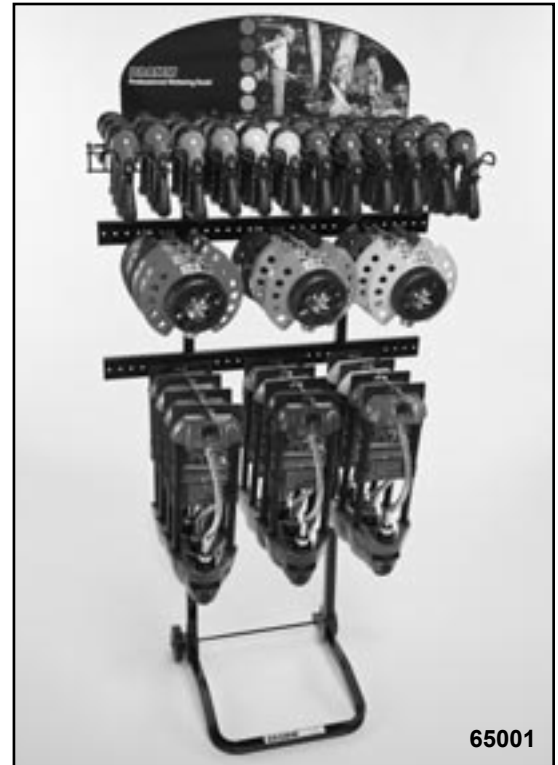

65001

Top selling Revolvers with Turret and Oscillating sprinklers. Plan on re-ordering. **Rack and POP materials supplied for merchandising Dramm products.**