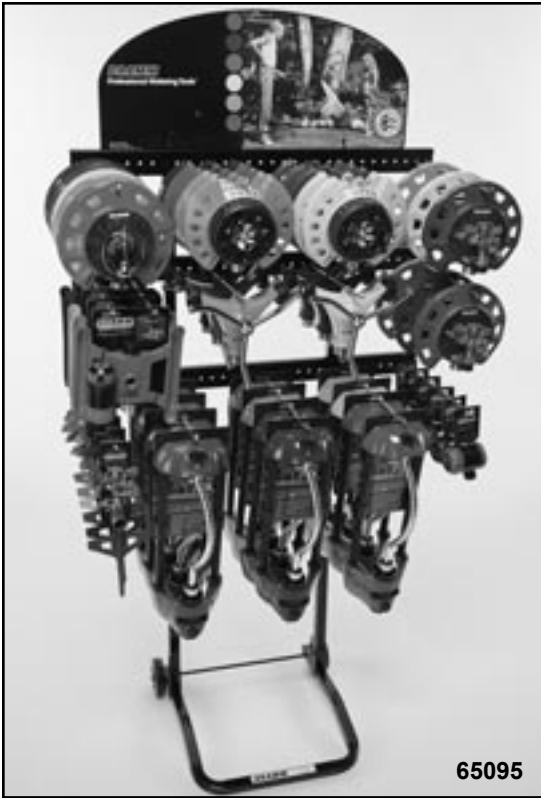

**Whirling**

Three spinning arms create a different look and feel than the typical sprinkler while providing thorough watering for your lawn.

Dramm's full line of beautiful, durable sprinklers available on one easy-to-move display. For indoor or outdoor use. **Rack and POP materials supplied for merchandising Dramm products.**