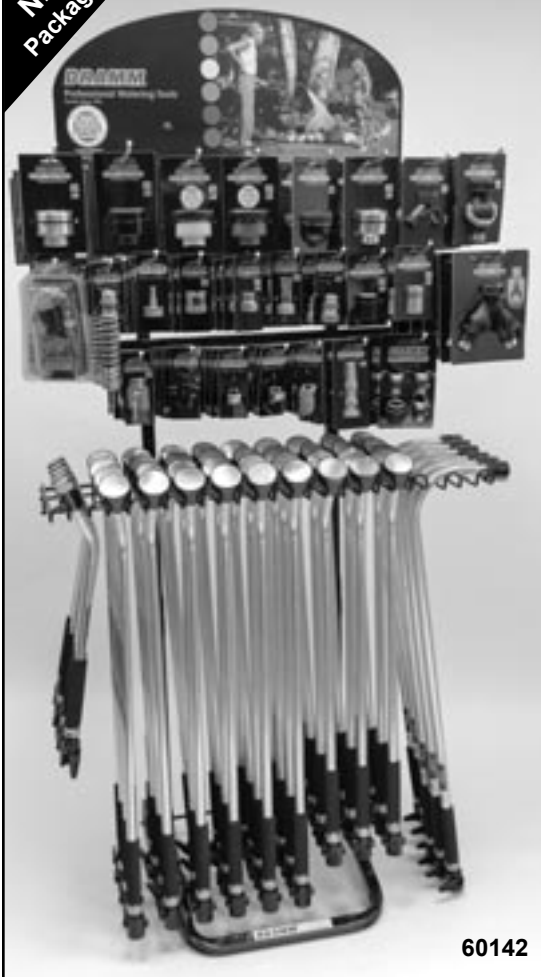

**Weight: 11 lbs.**

**1.3 Cubic Ft.**

16" or 30"  
Kaleidoscope™ Rain Wand™

**NEW**  
Packaging

**60142**

One mobile rack that assembles without tools to carry all your hose-end accessories! Versatile merchandising with waterproof packaging for indoor/outdoor use. This display offers something for everyone. **Rack and POP materials supplied for merchandising Dramm products.**