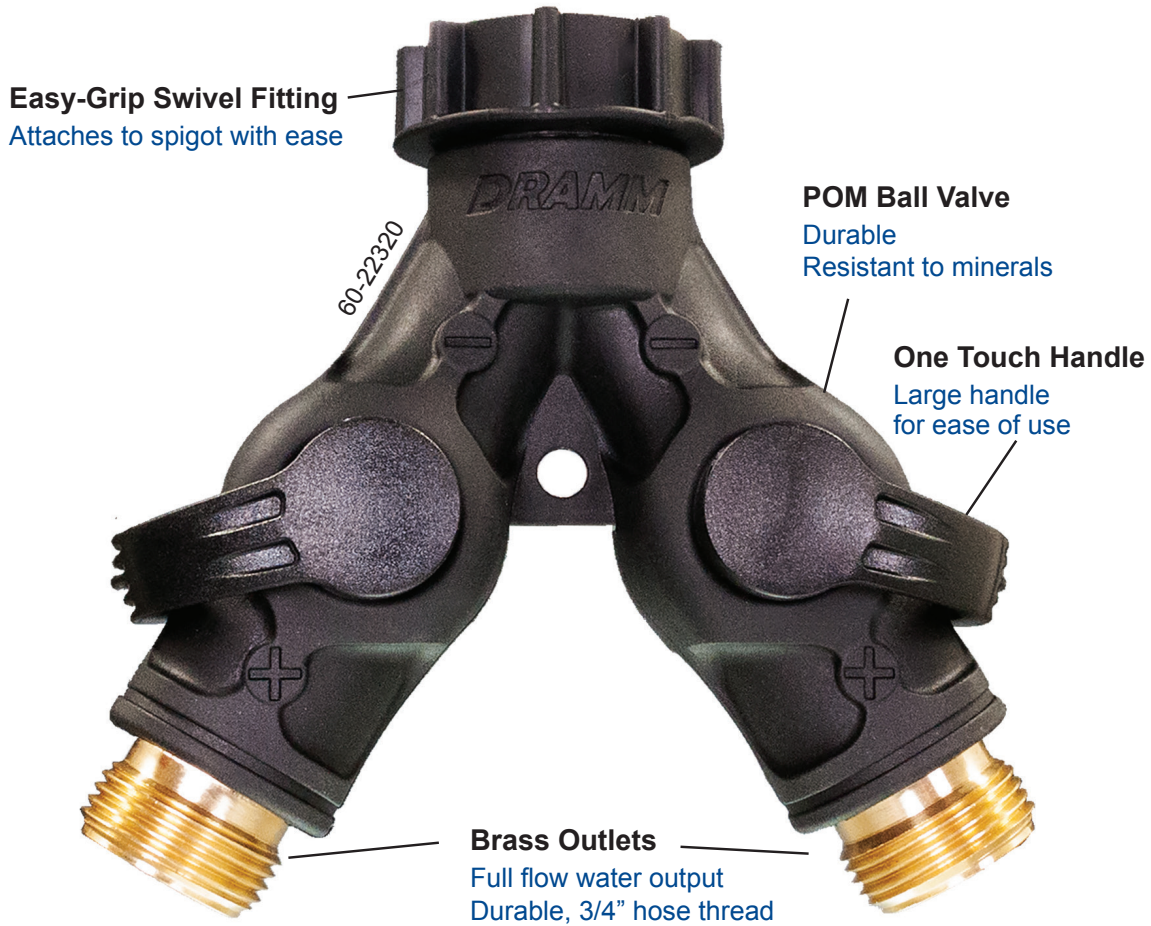

New for 2026

DRAMM's Full Line of High Flow Shut-Offs

Unrestricted Flow in Single, Twin, or Quad Valve

60-22329
High Flow Single
Reg DS \$10.89
Spec DS \$9.26
Pack - 6

60-22320
High Flow Twin
Reg DS \$15.21
Spec DS \$12.93
Pack - 6

60-22321
High Flow Quad
Reg DS \$29.99
Spec DS \$25.49
Pack - 6

DRAMM
Professional Watering Tools[®]
used by Growers Worldwide
dramm.com